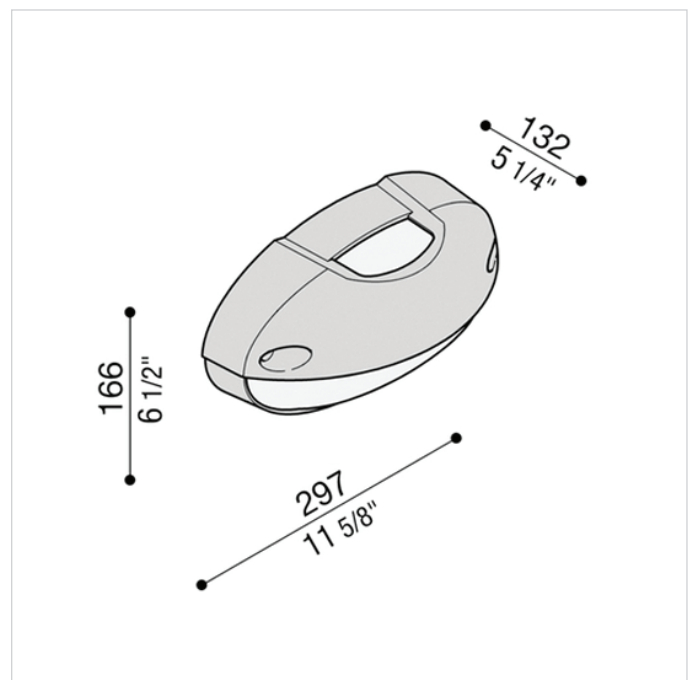

radiantlighting

LOMBARDO

AIRY TOP OVALE 300

Product name	Airy Top Ovale 300
Designer	Italo Belussi
Manufacturer	Lombardo
Product code	48-82321 (White) 48-82322 (Black) 48-8232G (Grey High tech) 48-8232U (Copper) 48-8232K (Corten)
Category	Outdoor and Wall
Material	Polycarbonate Acid-Etched Glass
Light source	Fluorescent 23W
Finishes	White Black Grey High Tech Copper Corten
Dimensions	297 (L) x 166 (H) x 132 (W) mm
IP	54
Origin	Italy
Warranty	3 years